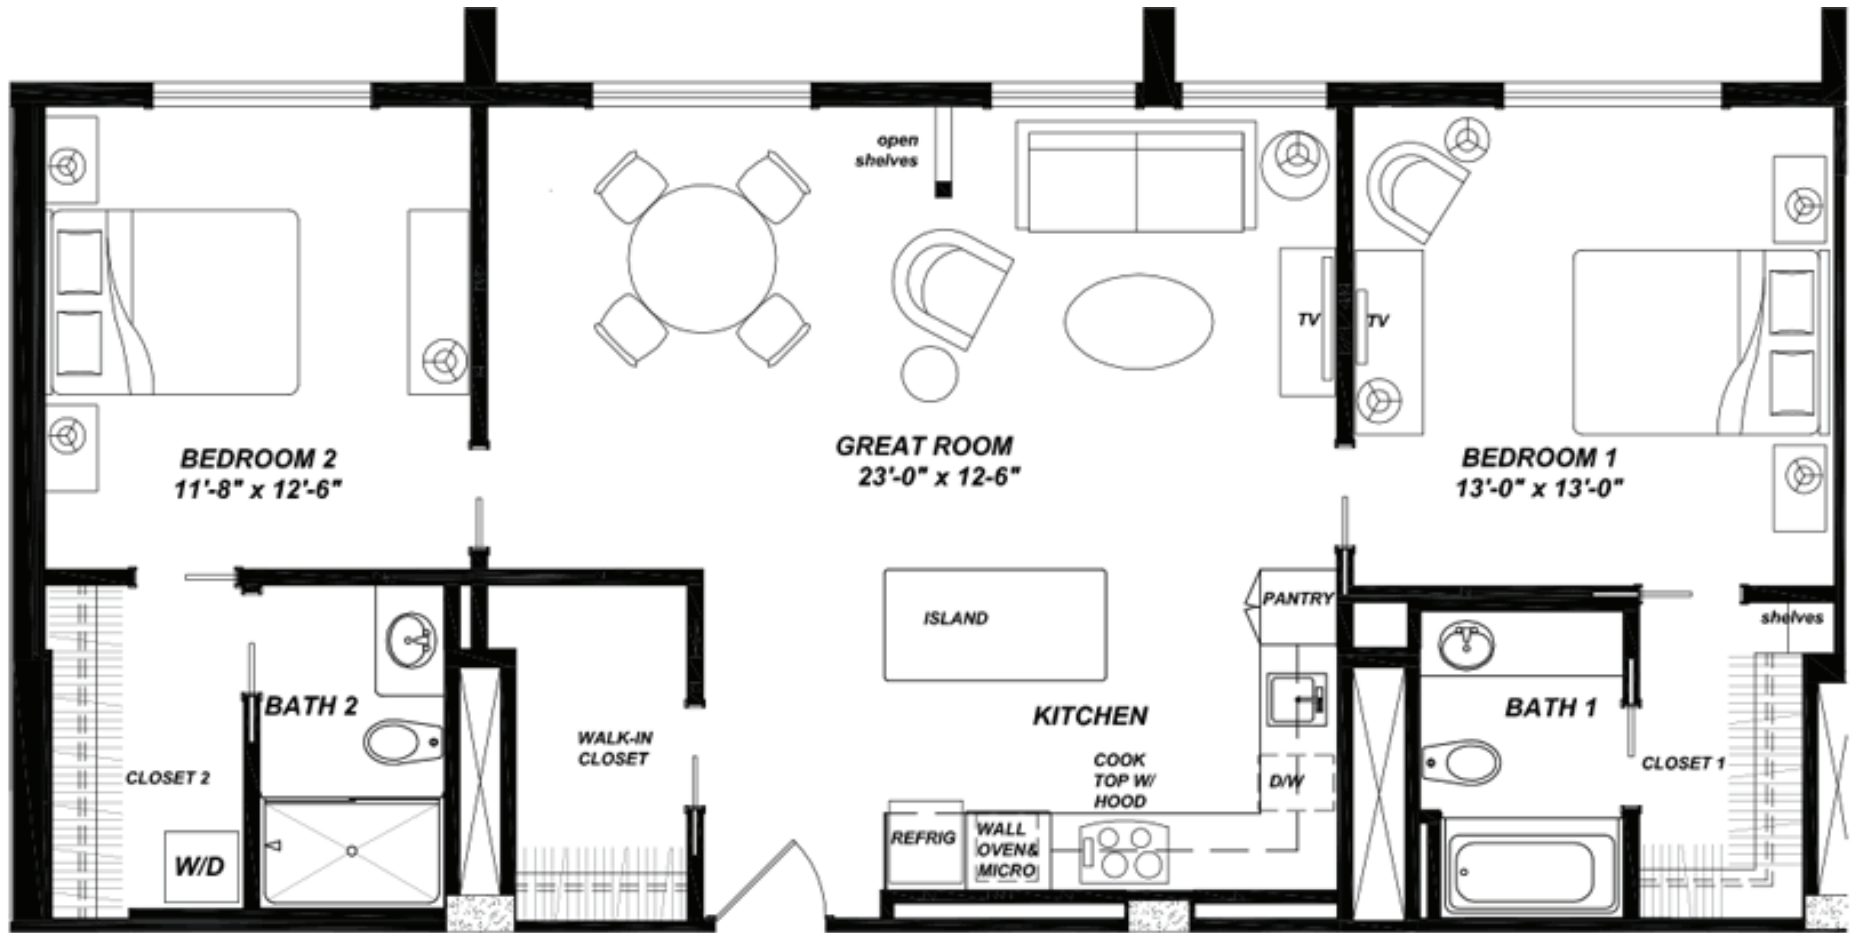

# Manor

Studio / 372 sq. ft.

We have a variety of unique floor plans available. Here are some examples.

# Manor

2-bedrooms / 978 sq. ft.

We have a variety of unique floor plans available. Here are some examples.

# Court

1-bedroom / 554 sq. ft.

We have a variety of unique floor plans available. Here are some examples.

# Court

2-bedrooms / 1,047 sq. ft.

We have a variety of unique floor plans available. Here are some examples.