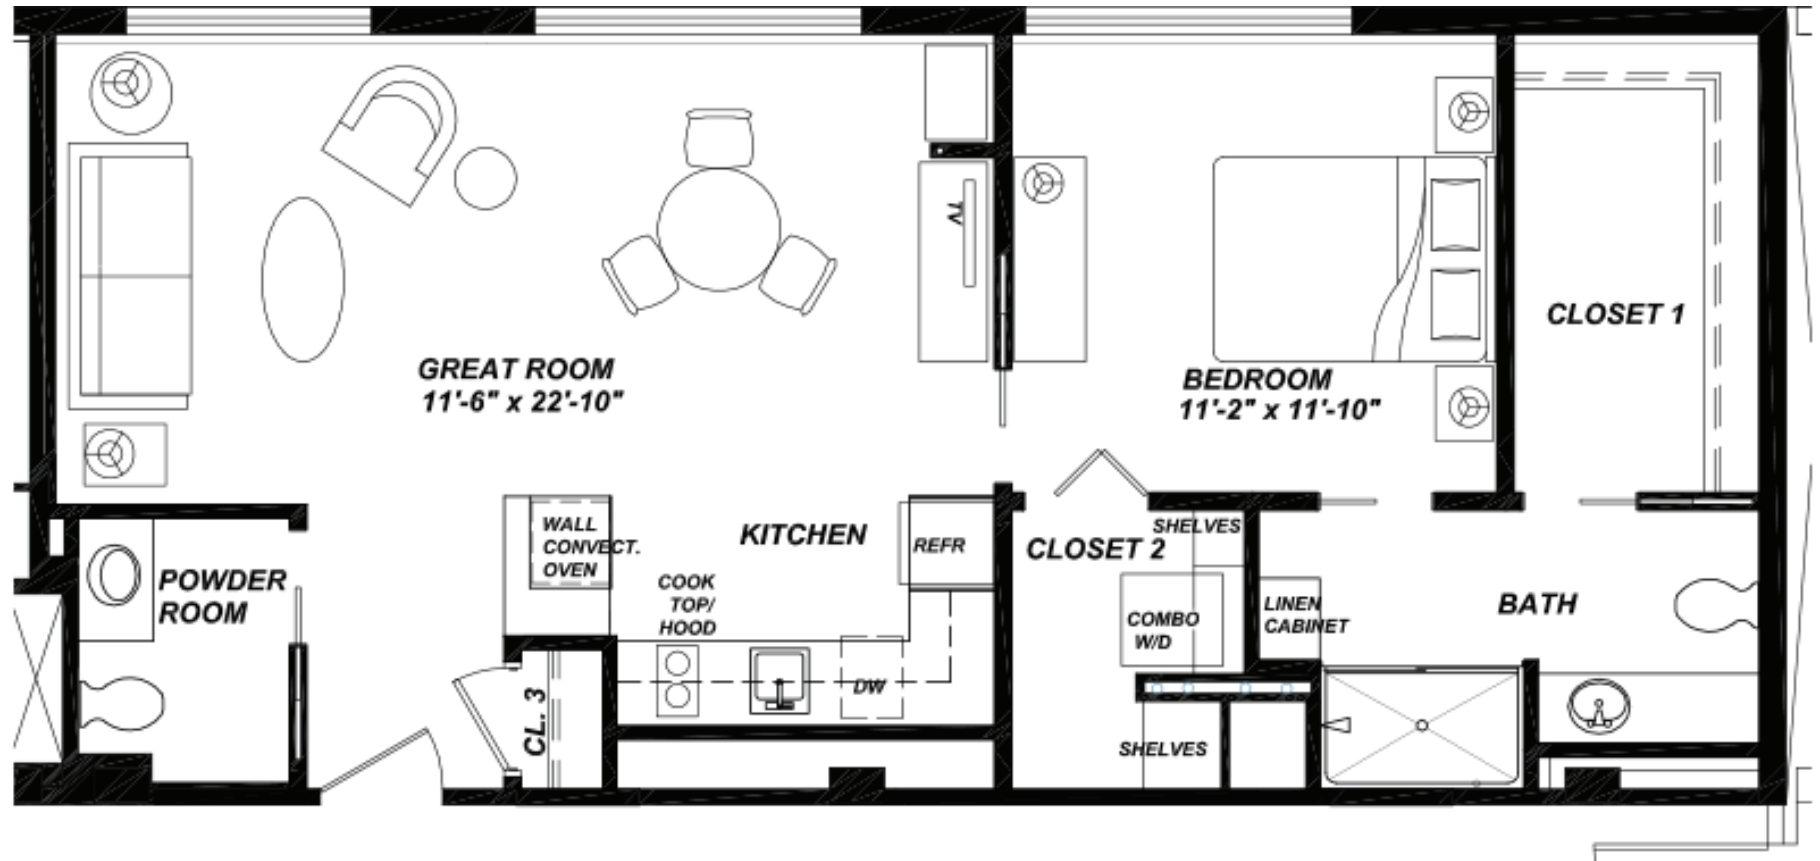

# Manor

Studio / 372 sq. ft.

We have a variety of unique floor plans available. Here are some examples.

# Manor

1-bedroom / 770 sq. ft.

We have a variety of unique floor plans available. Here are some examples.

# Manor

2-bedrooms / 978 sq. ft.

We have a variety of unique floor plans available. Here are some examples.

# Court

1-bedroom / 554 sq. ft.

We have a variety of unique floor plans available. Here are some examples.