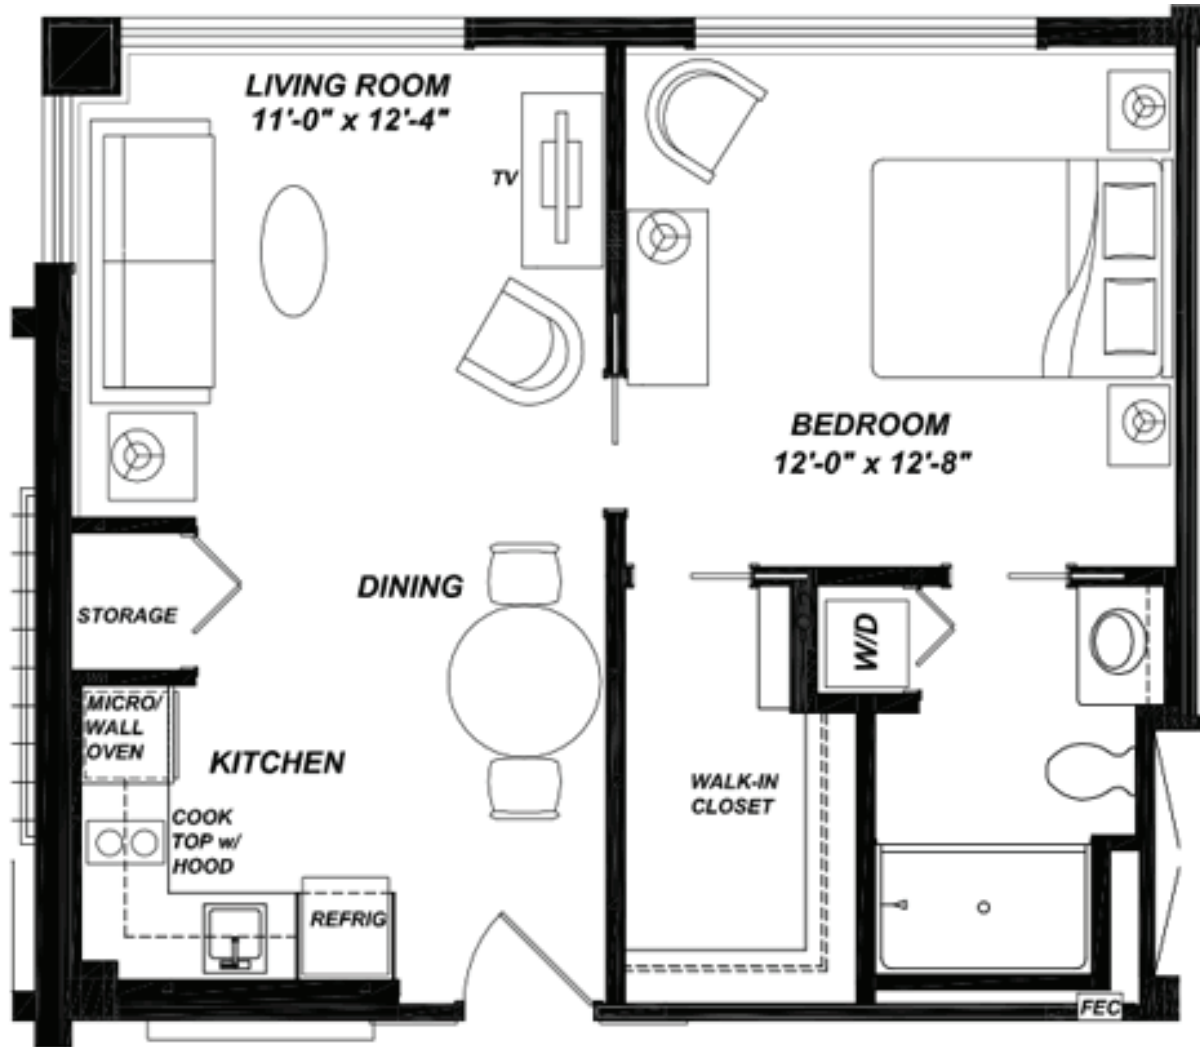

# Manor

Studio / 372 sq. ft.

We have a variety of unique floor plans available. Here are some examples.

# Manor

1-bedroom / 770 sq. ft.

We have a variety of unique floor plans available. Here are some examples.

# Manor

2-bedrooms / 978 sq. ft.

We have a variety of unique floor plans available. Here are some examples.

# Court

1-bedroom / 554 sq. ft.

We have a variety of unique floor plans available. Here are some examples.