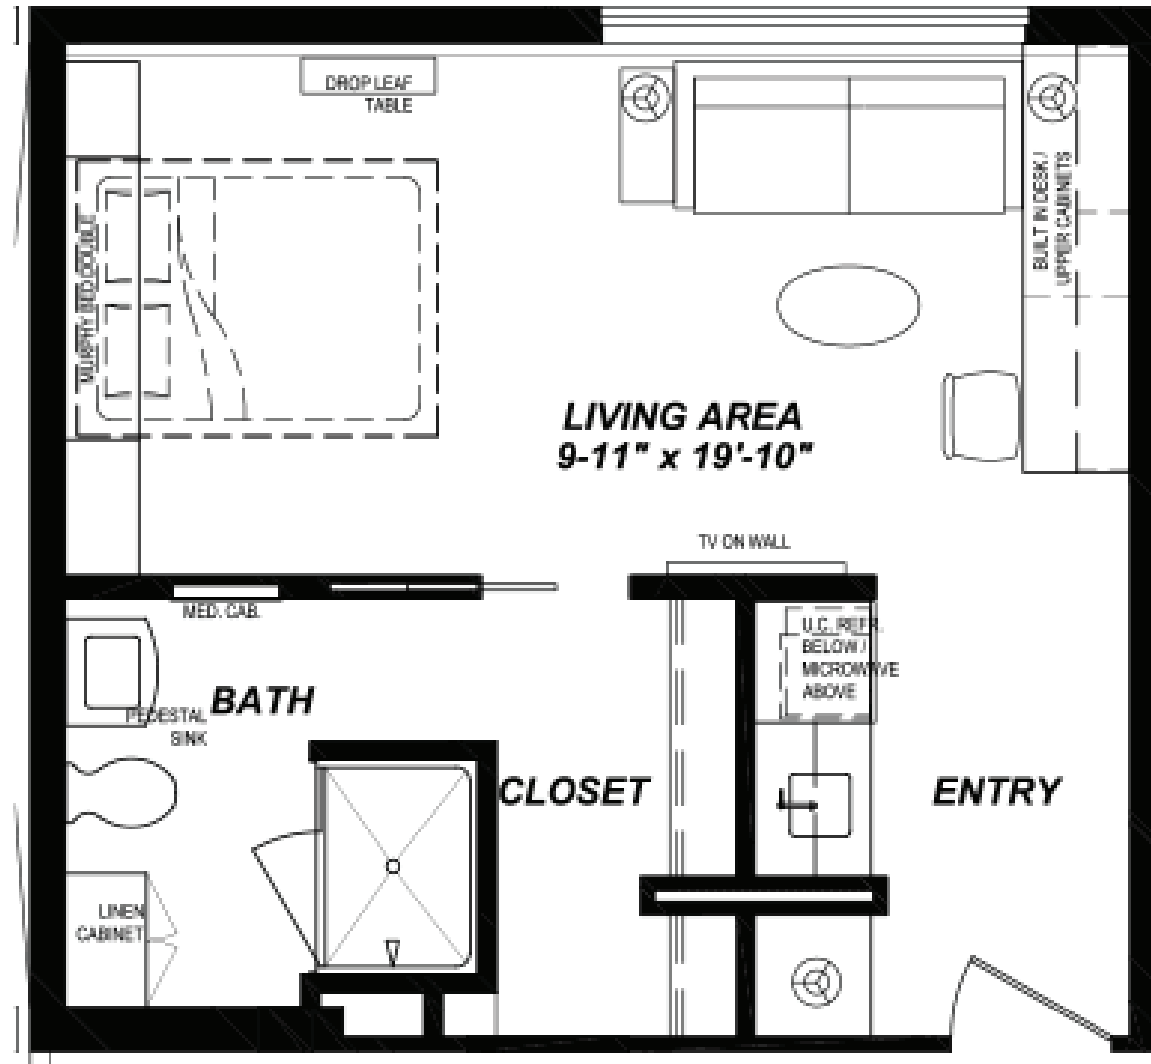

# Manor

Studio / 372 sq. ft.

We have a variety of unique floor plans available. Here are some examples.

# Manor

1-bedroom / 770 sq. ft.

We have a variety of unique floor plans available. Here are some examples.

# Manor

2-bedrooms / 978 sq. ft.

We have a variety of unique floor plans available. Here are some examples.

# Court

1-bedroom / 554 sq. ft.

We have a variety of unique floor plans available. Here are some examples.