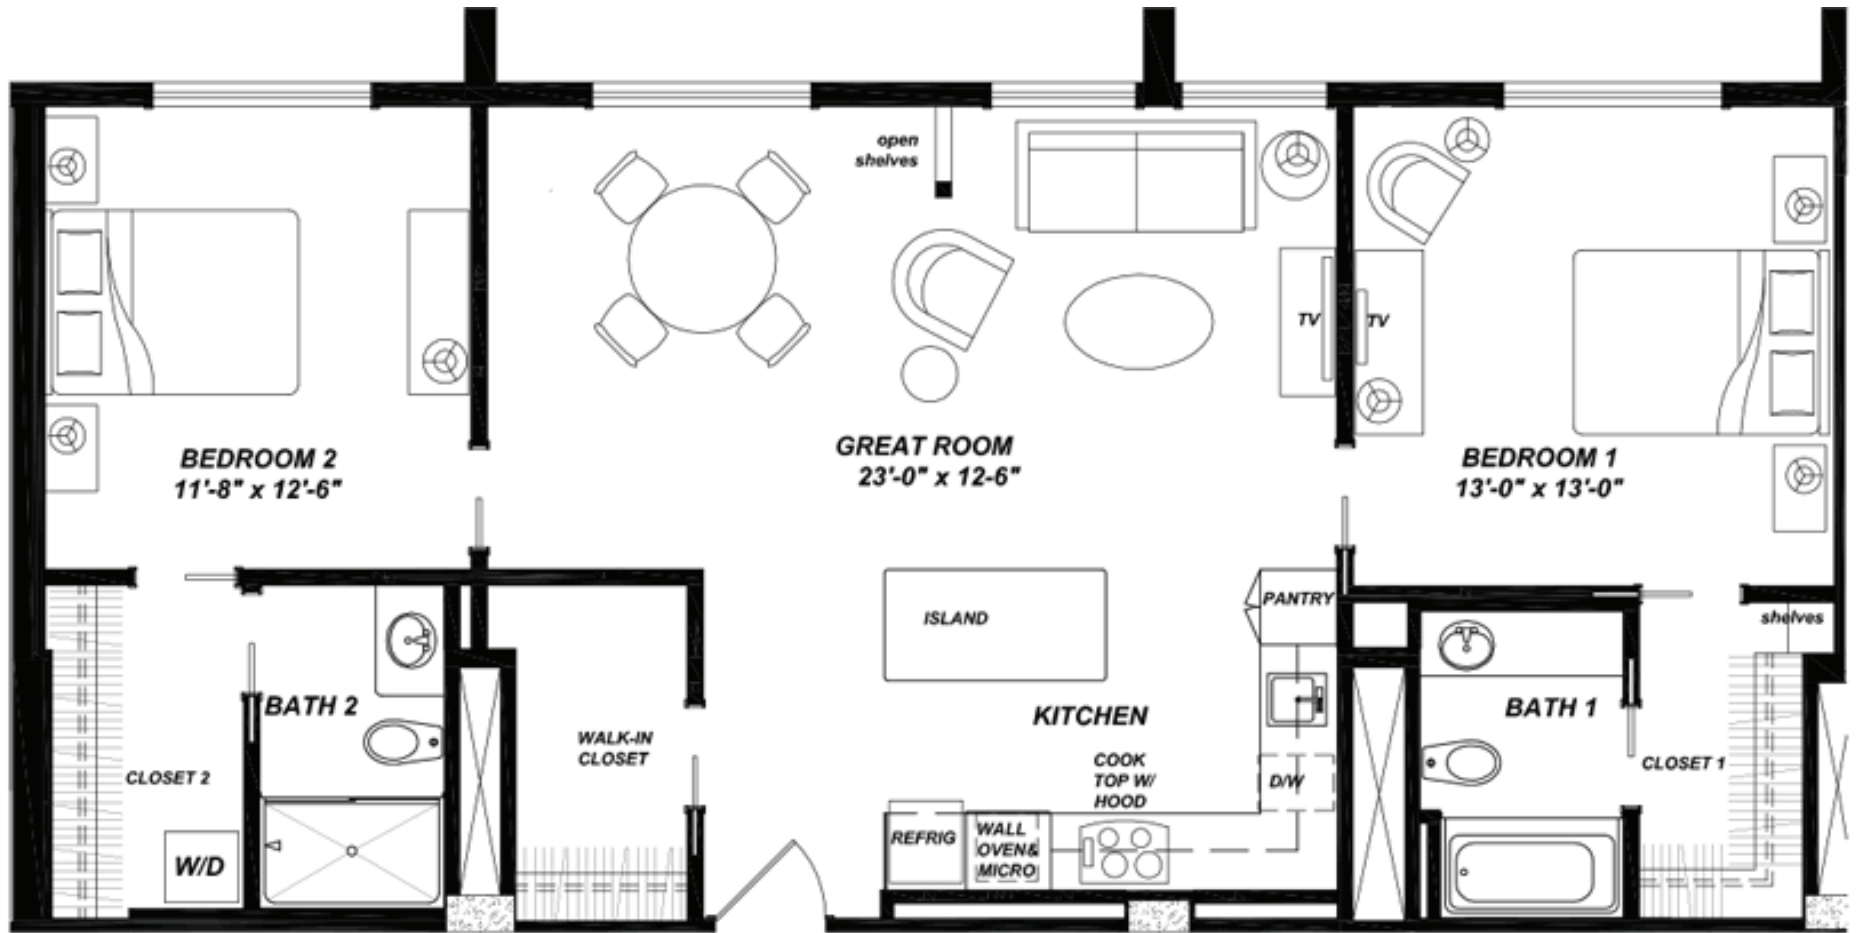

Manor

Studio / 372 sq. ft.

We have a variety of unique floor plans available. Here are some examples.

Manor

1-bedroom / 770 sq. ft.

We have a variety of unique floor plans available. Here are some examples.

Manor

2-bedrooms / 978 sq. ft.

We have a variety of unique floor plans available. Here are some examples.

Court

1-bedroom / 554 sq. ft.

We have a variety of unique floor plans available. Here are some examples.

Court

2-bedrooms / 1,047 sq. ft.

We have a variety of unique floor plans available. Here are some examples.