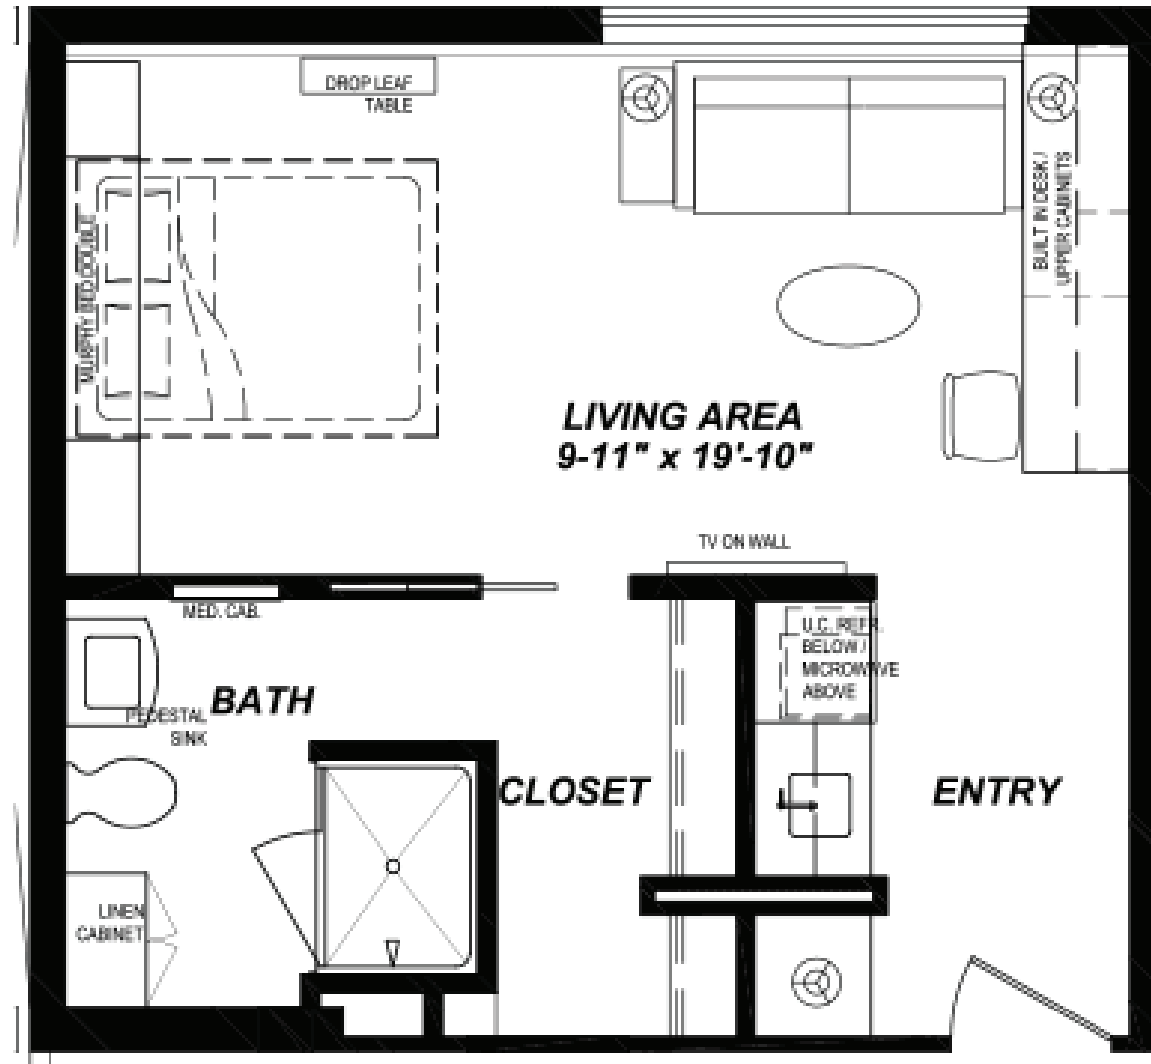

Manor

Studio / 372 sq. ft.

We have a variety of unique floor plans available. Here are some examples.

Manor

1-bedroom / 770 sq. ft.

We have a variety of unique floor plans available. Here are some examples.

Manor

2-bedrooms / 978 sq. ft.

We have a variety of unique floor plans available. Here are some examples.

Court

1-bedroom / 554 sq. ft.

We have a variety of unique floor plans available. Here are some examples.

Court

2-bedrooms / 1,047 sq. ft.

We have a variety of unique floor plans available. Here are some examples.