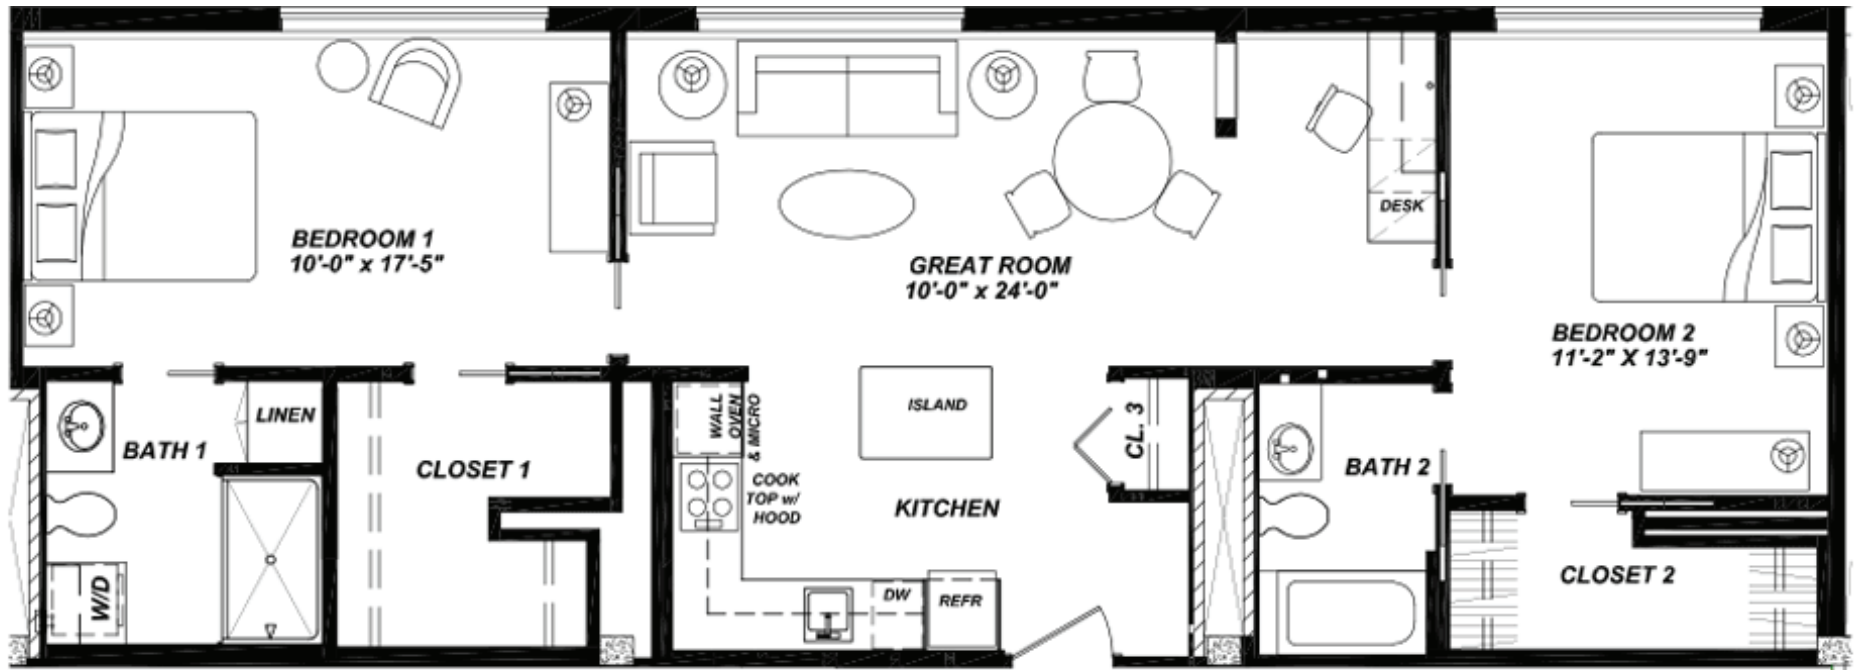

Manor

Studio / 372 sq. ft.

We have a variety of unique floor plans available. Here are some examples.

Manor

1-bedroom / 770 sq. ft.

We have a variety of unique floor plans available. Here are some examples.

Manor

2-bedrooms / 978 sq. ft.

We have a variety of unique floor plans available. Here are some examples.

Court

1-bedroom / 554 sq. ft.

We have a variety of unique floor plans available. Here are some examples.

Court

2-bedrooms / 1,047 sq. ft.

We have a variety of unique floor plans available. Here are some examples.