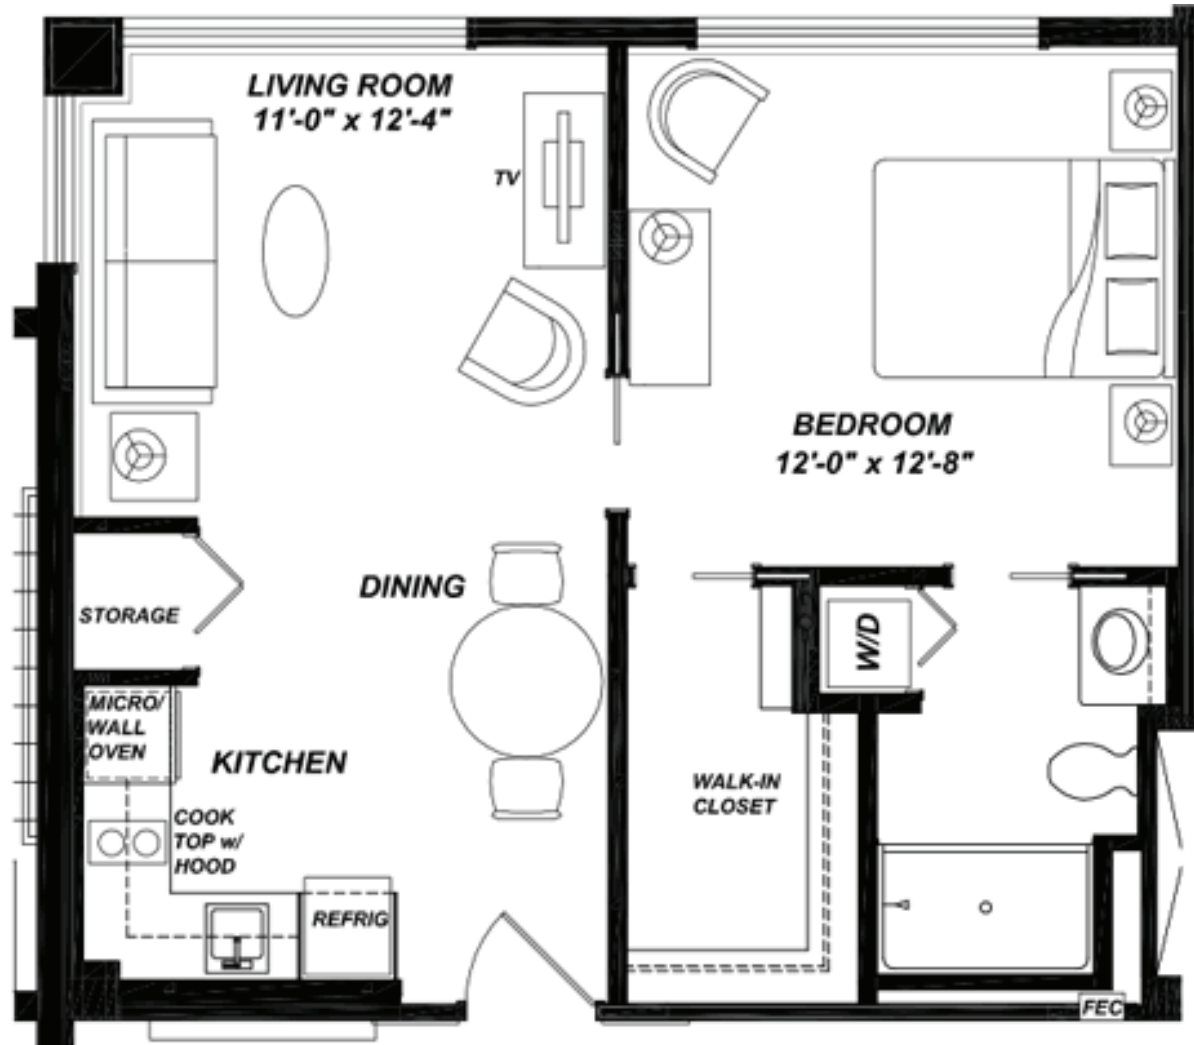

Manor

Studio / 372 sq. ft.

We have a variety of unique floor plans available. Here are some examples.

Manor

1-bedroom / 770 sq. ft.

We have a variety of unique floor plans available. Here are some examples.

Manor

2-bedrooms / 978 sq. ft.

We have a variety of unique floor plans available. Here are some examples.

Court

1-bedroom / 554 sq. ft.

We have a variety of unique floor plans available. Here are some examples.

Court

2-bedrooms / 1,047 sq. ft.

We have a variety of unique floor plans available. Here are some examples.