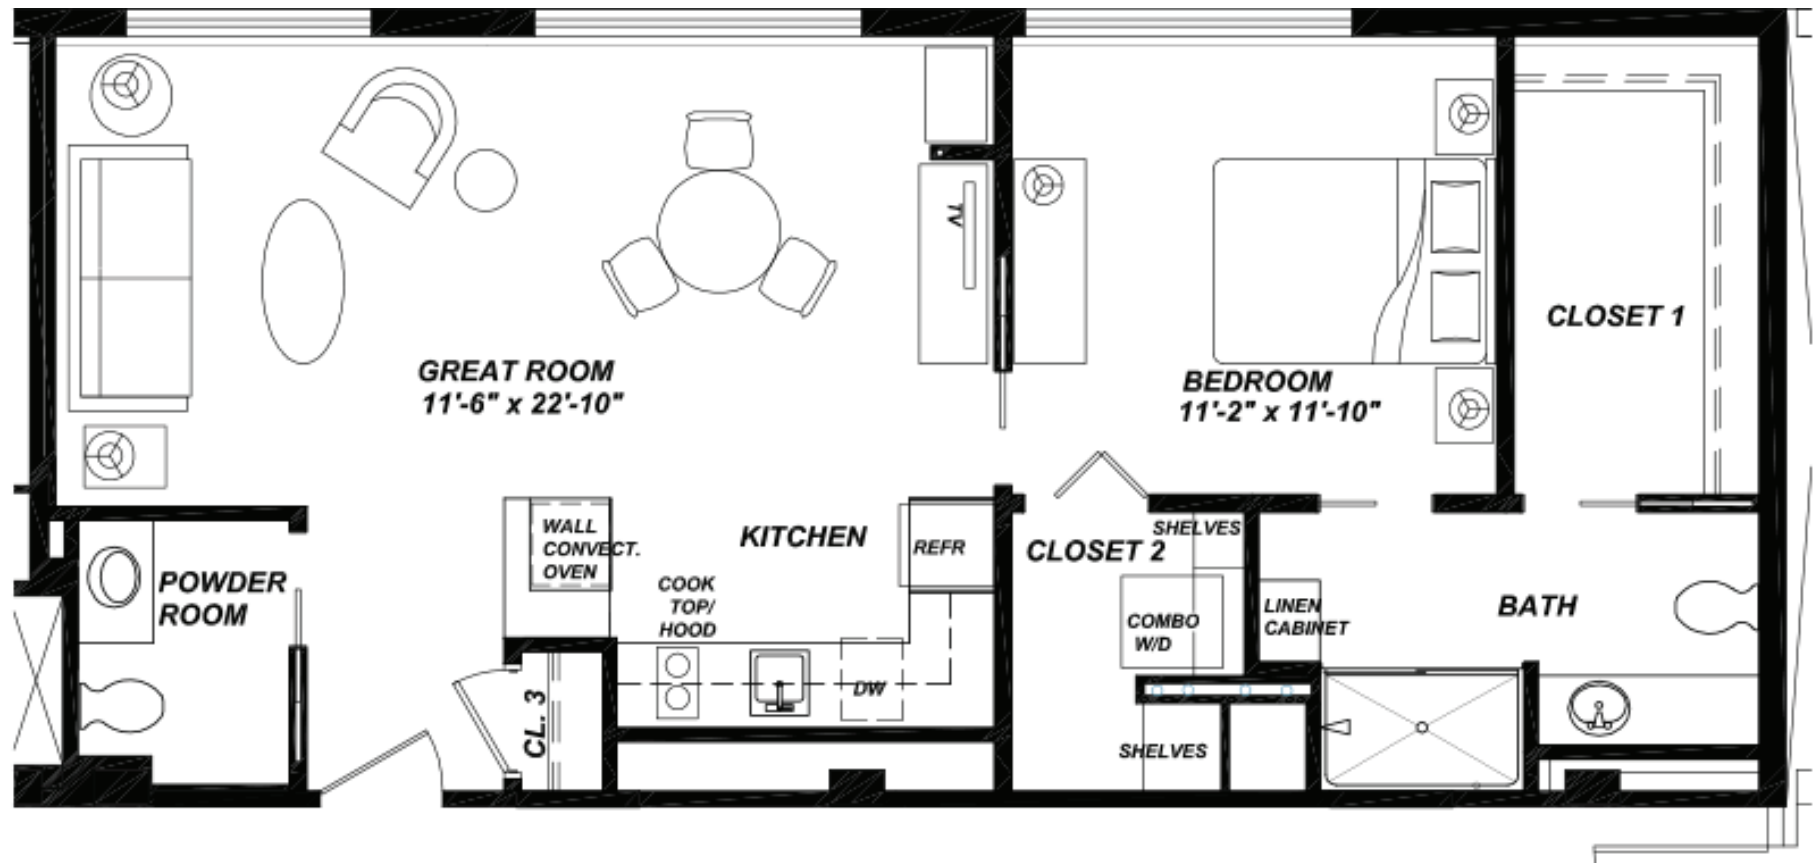

Manor

Studio / 372 sq. ft.

We have a variety of unique floor plans available. Here are some examples.

Manor

1-bedroom / 770 sq. ft.

We have a variety of unique floor plans available. Here are some examples.

Manor

2-bedrooms / 978 sq. ft.

We have a variety of unique floor plans available. Here are some examples.

Court

1-bedroom / 554 sq. ft.

We have a variety of unique floor plans available. Here are some examples.

Court

2-bedrooms / 1,047 sq. ft.

We have a variety of unique floor plans available. Here are some examples.